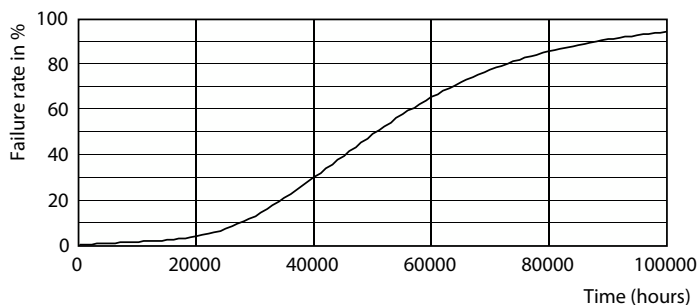

MASTER UltraEfficient LED-kerter og kroner

Fotometriske data

General uniform lighting - MAS LEDCandleND2.3-40W E14 830B35 CLG UE

Levetid

Life Expectancy Diagram - MAS LEDCandleND2.3-40W E14 830B35 CLG UE