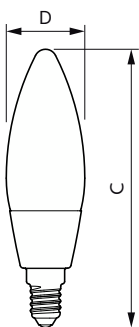

Målskitse

Product	D	C
MAS LEDCandleND2.3-40W E14 830B35 CLG UE	35 mm	125 mm

Fotometriske data

Spectral Power Distribution Colour - MAS LEDCandleND2.3-40W E14 830B35 CLG UE

Light Distribution Diagram - MAS LEDCandleND2.3-40W E14 830B35 CLG UE