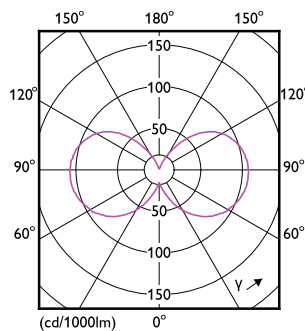

Målskitse

Product	D	C
MAS LEDCandleND2.3-40W E14 830B35 CLG UE	35 mm	125 mm

Fotometriske data

Spectral Power Distribution Colour - MAS LEDCandleND2.3-40W E14 830B35 CLG UE

Light Distribution Diagram - MAS LEDCandleND2.3-40W E14 830B35 CLG UE

MASTER UltraEfficient LED-kerter og kroner

Fotometriske data

General uniform lighting - MAS LEDCandleND2.3-40W E14 830B35 CLG UE

General uniform lighting - MAS LEDCandleND2.3-40W E14 830B35 CLG UE

Levetid